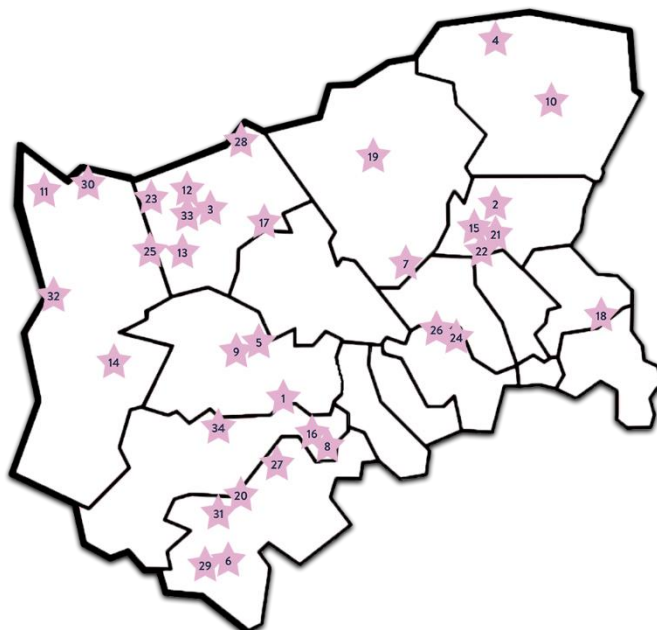

## MIDDLESEX CRICKET ALL STARS CRICKET CENTRES 2023

	Centre	Postcode	Type	Start	Time	Finish	Link
1	Actonians CC	W5 4LL	Weekly	Sun 14 May	10 – 10.45	2 July	<a href="#">click</a>
2	Alexandra Park CC	N22 7AX	Weekly	Sun 4 June	10 – 11	23 July	<a href="#">click</a>
3	Bessborough CC	HA2 6PX	Weekly	Sun 7 May	10 – 11	25 June	<a href="#">click</a>
4	Botany Bay CC	EN2 8AS	Weekly	Mon 15 May	5.30 – 6.30	3 July	<a href="#">click</a>
5	Brentham CC	W5 1NP	Weekly	Sun 7 May	9.45 – 10.30	25 June	<a href="#">click</a>
6	Bushy Park Girls CC	TW11 0EL	Weekly	Fri 12 May	5.30 – 6.30	30 June	<a href="#">click</a>
7	Canons CC	NW3 7UB	Weekly	Sun 7 May	5 – 6	25 June	<a href="#">click</a>
8	Chiswick CC	W4 2SP	Weekly	Fri 5 May	5 – 6	23 June	<a href="#">click</a>
9	Ealing Trailfinders CC	W13 0DD	Weekly	Fri 19 May	5.30 – 6.30	7 July	<a href="#">click</a>
10	Enfield CC	EN1 2RY	Weekly	Sun 7 May	10.30 – 11.15	25 June	<a href="#">click</a>
11	Harefield CC	UB9 6NE	Weekly	Sun 21 May	10 – 10.45	9 July	<a href="#">click</a>
12	Harrow St Marys CC	HA2 6NF	Weekly	Wed 10 May	6 – 6.45	23 June	<a href="#">click</a>
13	Harrow Town CC	HA2 9TY	Weekly	Sun 21 May	10 – 10.45	9 July	<a href="#">click</a>
14	Hayes CC	UB3 2RJ	Weekly	Sun 7 May	9 – 10	25 June	<a href="#">click</a>
15	Hornsey CC	N8 8RG	Weekly	Fri 5 May	5 – 6	23 June	<a href="#">click</a>
16	Kensington & Chelsea CC	W4 2SP	Weekly	Sat 6 May	11 – 11.45	24 June	<a href="#">click</a>
17	Kenton CC	HA3 8UB	Weekly	Fri 26 May	6 – 7	14 July	<a href="#">click</a>
18	London Sportif	E9 5DY	Weekly	Wed 7 June	5.45 – 6.45	26 July	<a href="#">click</a>
19	Mill Hill Village CC	NW7 1AS	Weekly	Fri 5 May	4.45 – 5.45	23 June	<a href="#">click</a>
20	Moormead Cricket	TW1 1JS	Weekly	Sun 7 May	9.45 – 10.45	25 June	<a href="#">click</a>
21	North London CC	N8 8RL	Weekly	Sat 13 May	9.30 – 10.30	15 July	<a href="#">click</a>
22	North Middlesex CC	N8 8JJ	Weekly	Sun 7 May	11 – 12	25 June	<a href="#">click</a>
23	Pinner CC	HA5 3SA	Weekly	Fri 19 May	6 – 6.45	7 July	<a href="#">click</a>
24	Primrose Hill CC	NW1 4RU	Weekly	Sun 7 May	9 – 10	25 June	<a href="#">click</a>
25	Priory Park CC	HA4 9PG	Weekly	Sat 3 June	9.30 – 10.30	22 July	<a href="#">click</a>
26	Regents Park CC	NW1 4RU	Weekly	Sat 13 May	9 – 9.45	1 July	<a href="#">click</a>
27	Richmond CC	TW9 2AZ	Weekly	Sun 7 May	10 – 11	25 June	<a href="#">click</a>
28	Stanmore CC	HA7 4LB	Weekly	Wed 10 May	4.50 – 5.50	28 June	<a href="#">click</a>
29	Teddington Town CC	TW11 0EA	Weekly	Sat 6 May	9 – 9.45	24 June	<a href="#">click</a>
30	Totteridge Millhillians CC	HA6 2SQ	Weekly	Mon 15 May	5.30 – 6.30	3 July	<a href="#">click</a>
31	Twickenham CC	TW2 5TU	Weekly	Sun 7 May	10 – 11	25 June	<a href="#">click</a>
32	Uxbridge CC	UB8 1NR	Weekly	Sun 7 May	9.30 – 10.15	2 July	<a href="#">click</a>
33	West Harrow CC	HA2 6JL	Weekly	Sun 7 May	10 – 10.45	25 June	<a href="#">click</a>
34	Wycombe House CC	TW7 5PJ	Weekly	Fri 5 May	5.30 – 6.30	30 June	<a href="#">click</a>